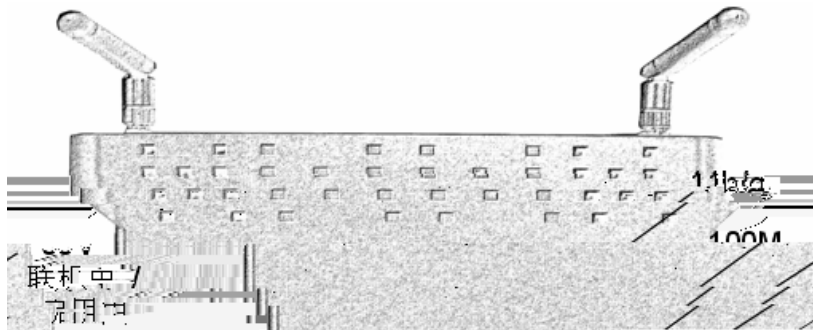

2

Mobility System Softwar (MSS)2

Web WLAN RingMaster MX MP

IEEE 802.3af (PoE)

MP-71 LED

	802.11b/g		
		LAN	
	/	/	N/A

2.3 MP-71

MP-71