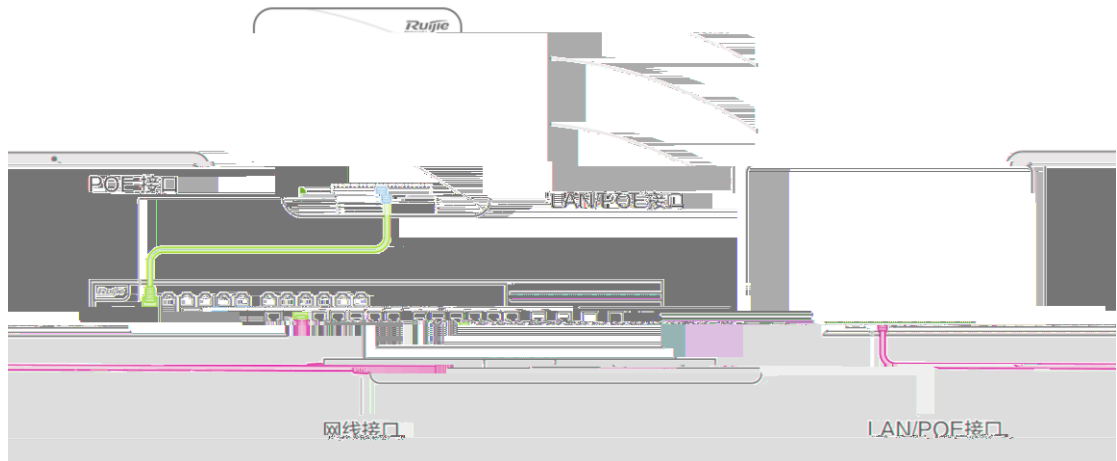

AP 3

POE

POE

DC

1. POE AP WEB

2. POE AP WEB

3. DC AP WEB

DC

AP

AP

DC

1. AC WEB

2. AC Console

Console RJ45

RS232 USB

AC AP WEB 192.168.110.1
 admin PC IP 192.168.110.2 255.255.255.0