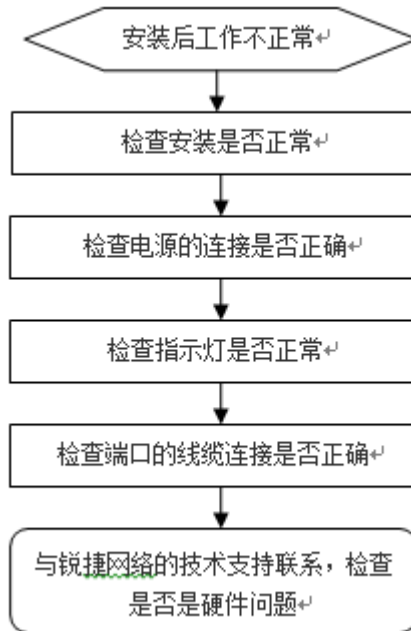

AP180

Step5

	( )

- 
-

DC PoE AP

- DC PoE AP
- AP AC
- PC AP PC PoE
  
- 
- AP
  
- AP AC
- AP

- AP
- AP
- AP LINK DOWN
- (1Hz) AP LINK UP CAPWAP
- (0.4Hz) AP CAPWAP
- ( 4S ) AP

- AP AP AP
- AP AP AC