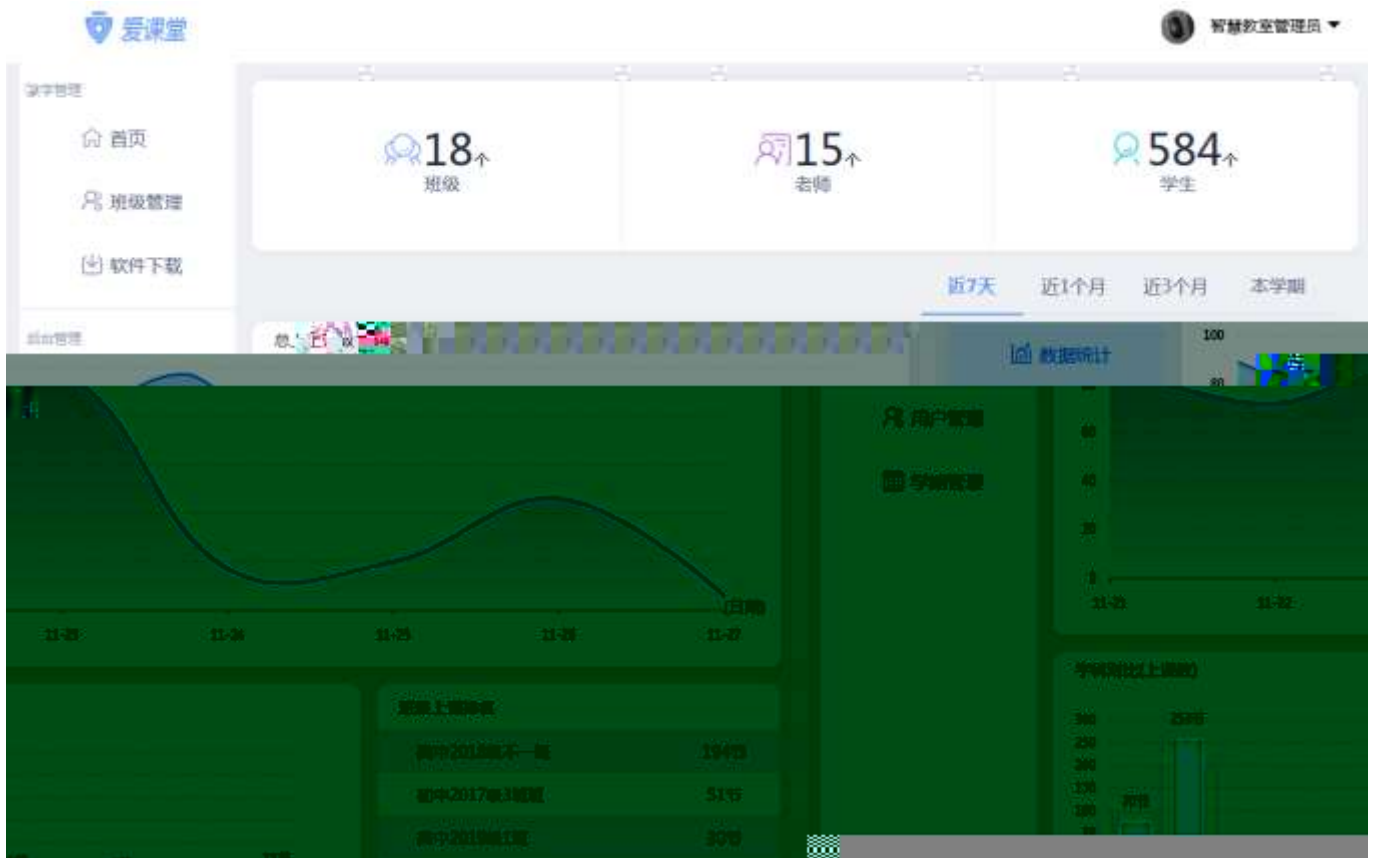

3.2.3.2.

Navigation: 全校班级, 教师管理, 学生管理

Buttons: 创建班级, 删除

学段	入学年份	班级名称	班级学生	任课老师	操作
小学	2016级	3班	3人	秦彩霞 (班主任 数学), 朱华容 (语文 ...)	编辑 删除 重置
小学	2016级	8班	2人	何晓颖 (班主任 数学)	编辑 删除 重置
小学	2016级	9班	0人	朱华容 (班主任 品德与生活)	编辑 删除 重置
小学	2018级	1班	4人	智慧教室管理员 (班主任 语文), 马东...	编辑 删除 重置
小学	2018级	2班	2人	魏明祥 (班主任 科学)	编辑 删除 重置
小学	2018级	6班	2人	何晓颖 (班主任 数学)	编辑 删除 重置
初中	2016级	7班	0人	朱华容 (班主任 品德与生活)	编辑 删除 重置
初中	2017级	3班班	370人	王权权 (班主任 数学)	编辑 删除 重置
初中	2018级	1班	0人	智慧教室管理员 (班主任 语文)	编辑 删除 重置
初中	2018级	3班	25人	朱华容 (班主任 语文 数学)	编辑 删除 重置

Page 1 of 1, 共 18 条, 10 条/页