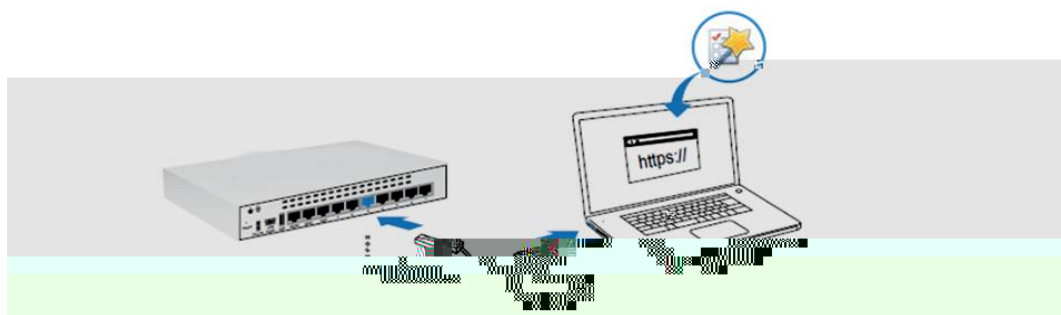

## 4.1

4-1

Web

admin

LAN

PC

IP : <https://192.168.1.99>

4-2