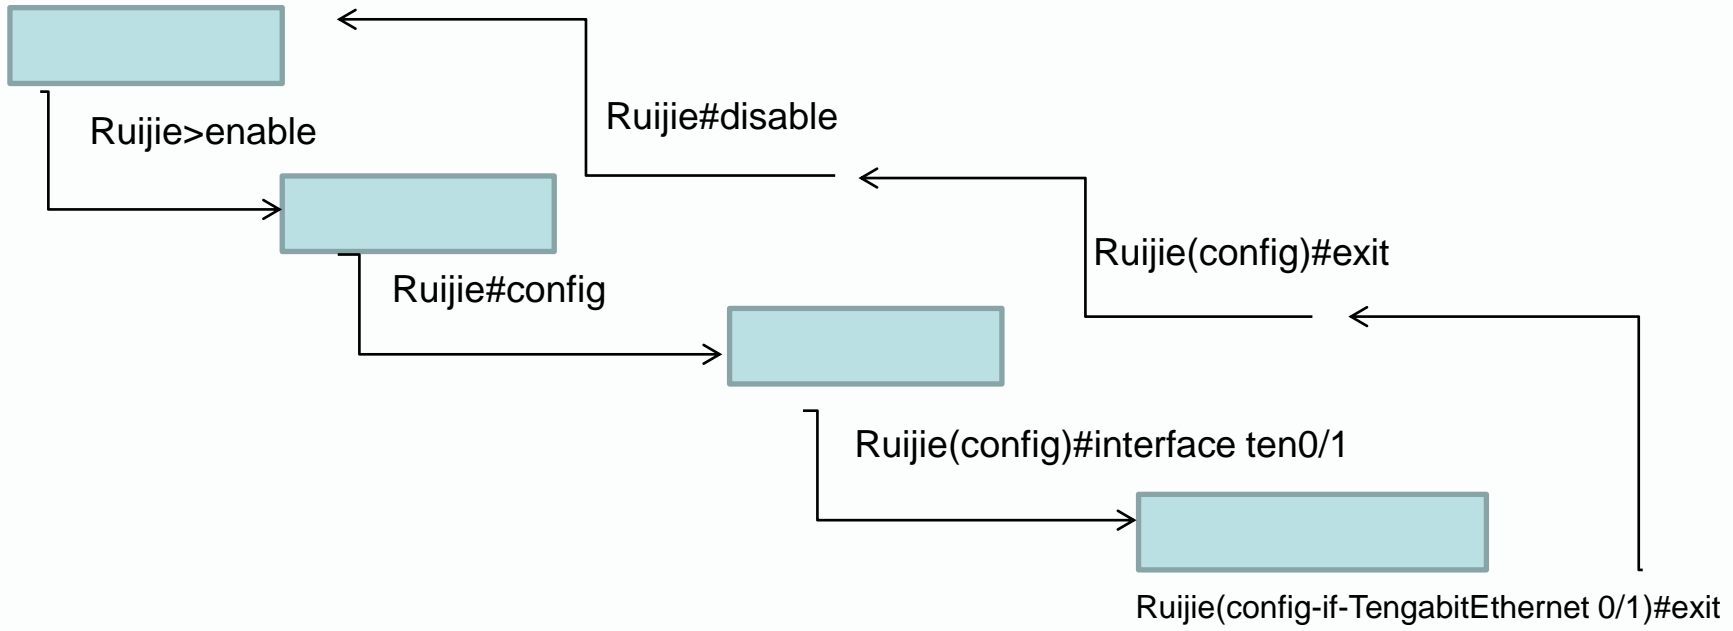

3-4

*Jan 24 10:17:10: %DEVICE-5-CHANGED: Device SXXXX changed state to up.
Ruijie>*Jan 28 10:20:12: %SYS-5-COLDSTART: System coldstart.

|

Ruijie> CLI // :

CLI

I

Telnet

```
C:\ Telnet 192.168.1.200