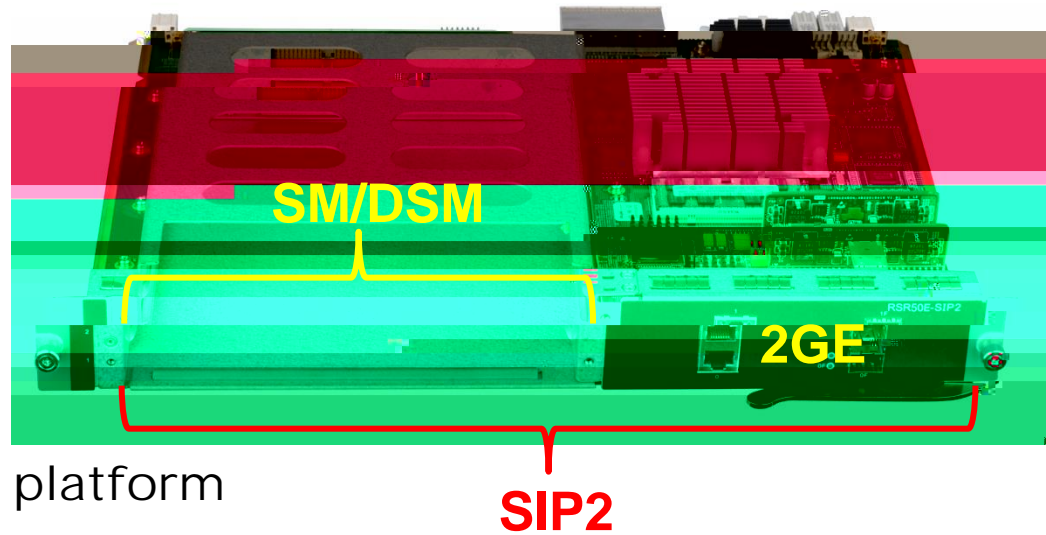

EM-8GE

EM-4GE

EM

EM-2XS

RSR50E-SIP2

-
-
-
-

-
-
-
-
-
-

SIP Services interface platform

SM Services Module

DSM Double Services Module

SM

SM-1ATM-STM1

SM-1POS-STM1

SM-4HS

DSM

DSM-SEC