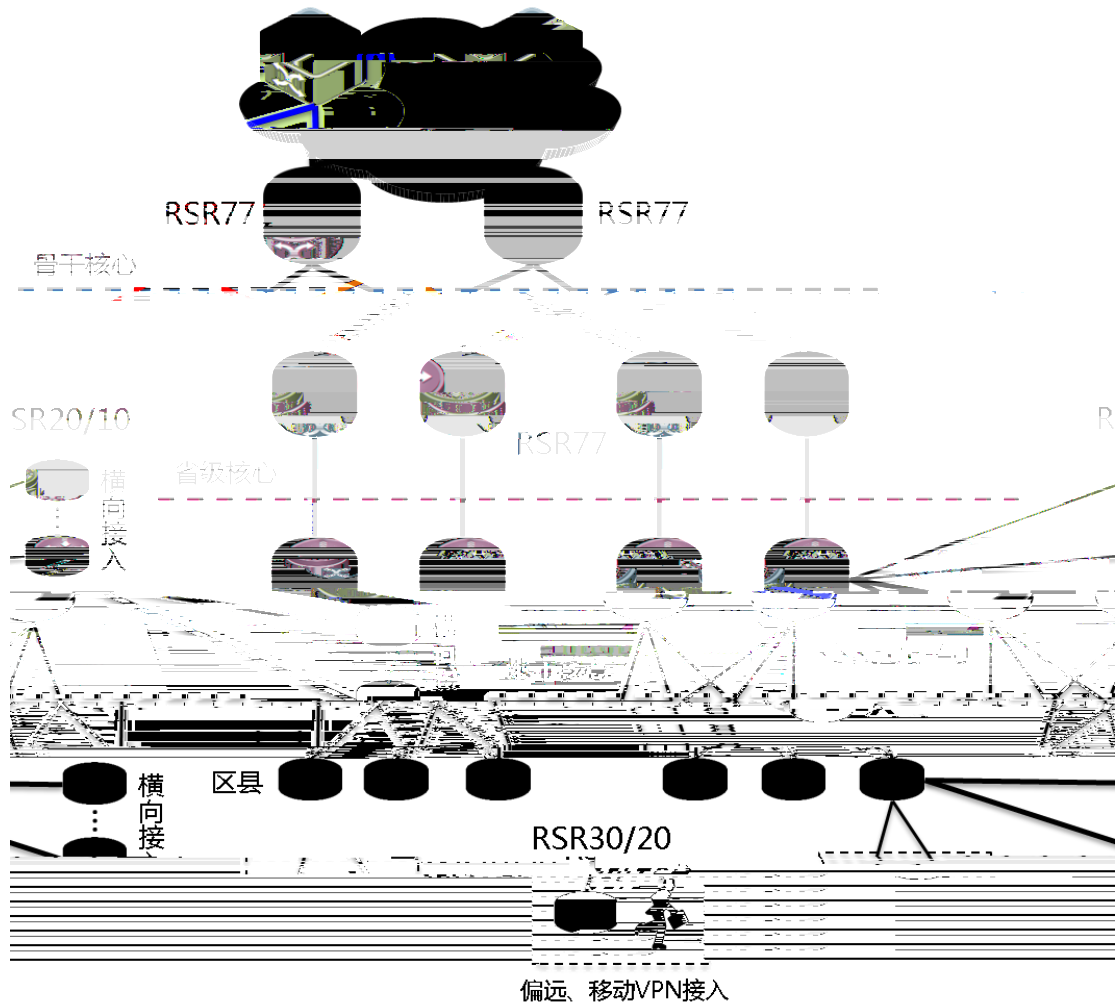

EM-8GE

EM-4GE

EM

EM-2XS

RSR50E-SIP2

-
-
-
-

-
-
-
-
-
-

SIP Services interface platform

SM Services Module

DSM Double Services Module

SM

SM-1ATM-STM1

SM-1POS-STM1

SM-4HS

DSM

DSM-SEC

DSM-8E1/CE1

Contents

-
-
-

网点2

支行或网点

网点1 总行A