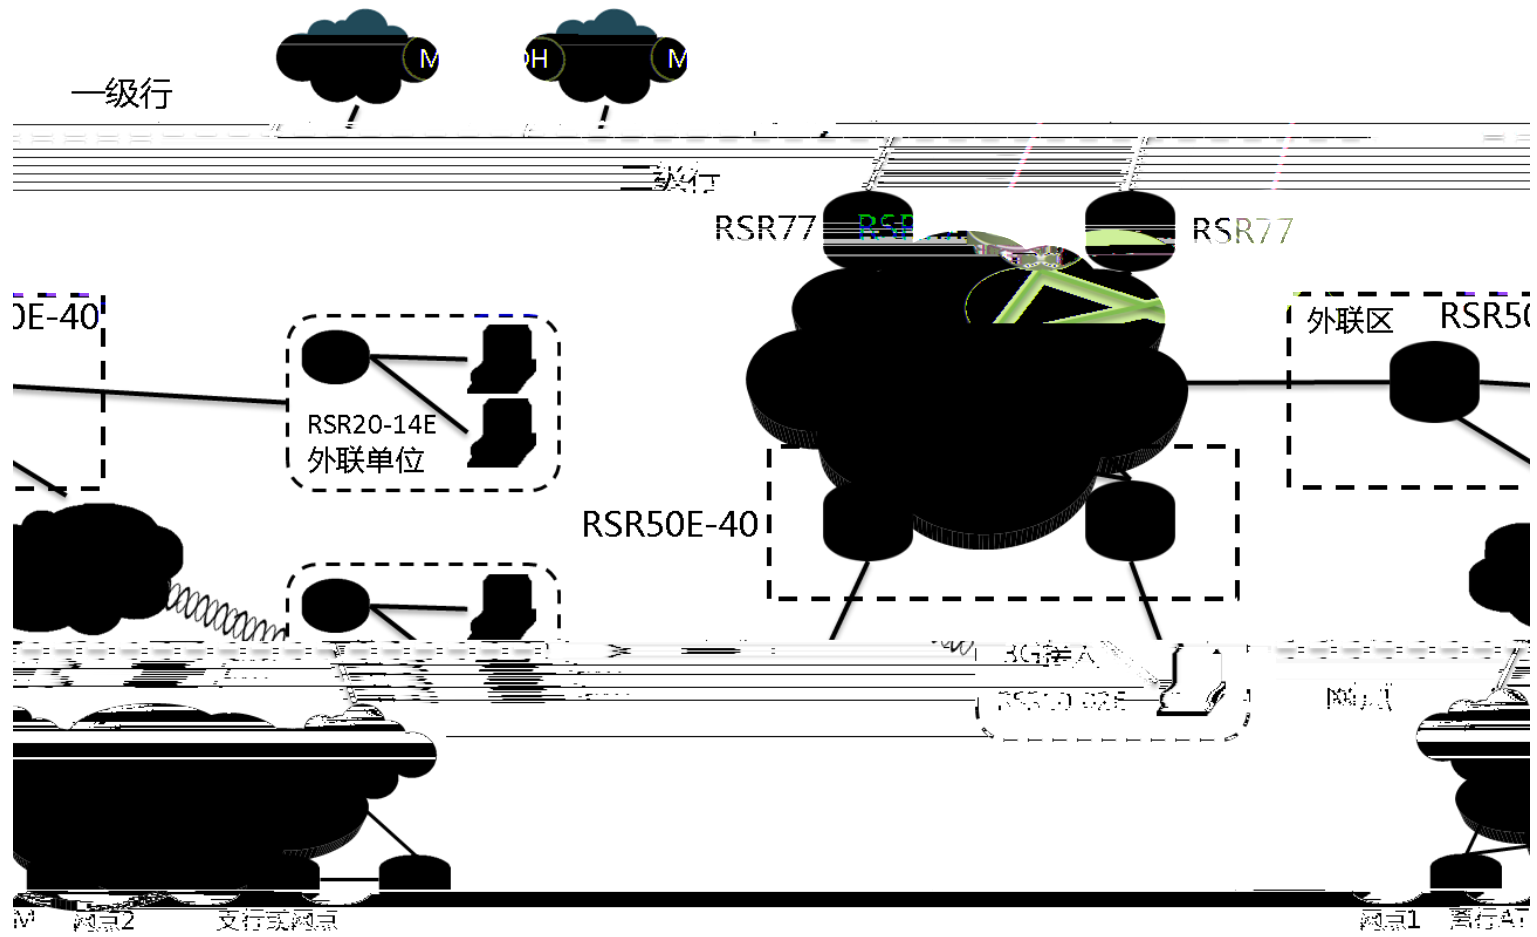

EM-8GE

EM-4GE

EM

EM-2XS

RSR50E-SIP2

-
-
-
-

-
-
-
-
-
-

SIP Services interface platform

SM Services Module

DSM Double Services Module

SM

SM-1ATM-STM1

SM-1POS-STM1

SM-4HS

DSM

DSM-SEC

DSM-8E1/CE1

Contents

-
-
-

网点2

支行或网点

网点1 总行A