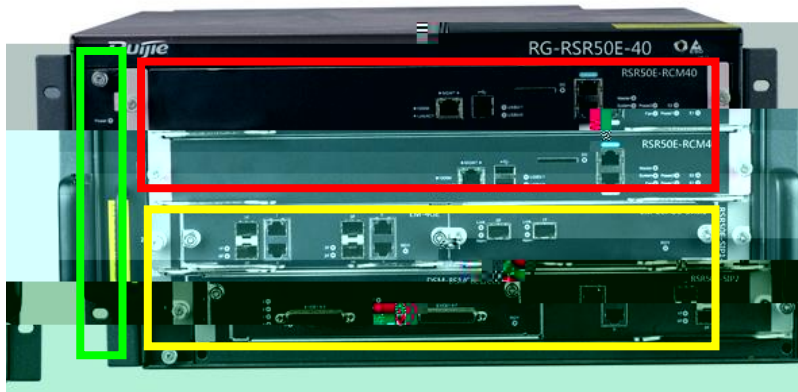

RG

Contents

-
-
-

- RG-RSR50E-40

Contents

-
-
-

| | RSR50E-40 |
|--|-----------|
| | |
| | |
| | |
| | |
| | |

RSR50E-SRCMI

EM-8GE

EM-4GE

EM

EM-2XS

RSR50E-SIP2

-
-
-
-

-
-
-
-
-
-

SIP Services interface platform