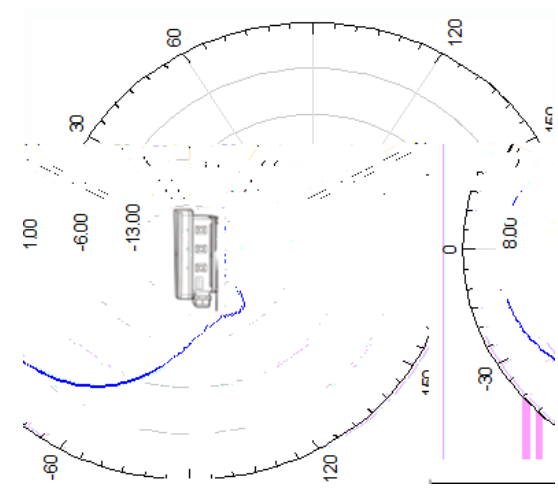

AP630(CD)

- 1 Console RJ-45
- 2 10/100/1000Base-T
ETH1 /PoE IN RJ-45
- 3 ETH1 SFP

➤ AP630(CD)

AP630(CE)

- 1 Console RJ-45
- 2 10/100/1000Base-T  2.4G
ETH1 /PoE IN RJ-45
- 3 ETH1 SFP
- 4 2.4G
- 5 5G

2.4G:

5G: