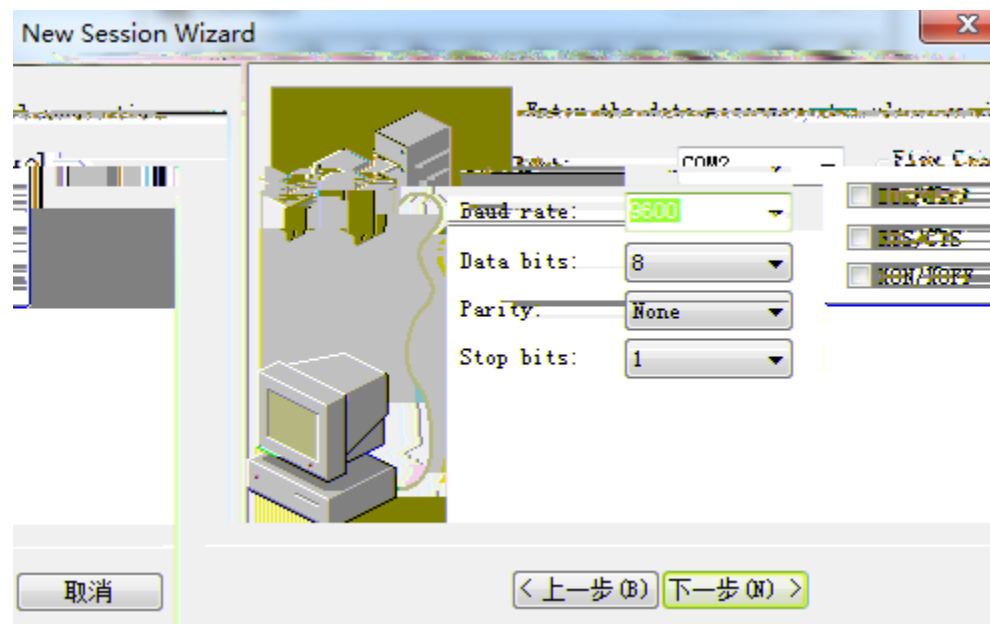

Console

CRT

9600

8

1

CRT

telnet

Enable