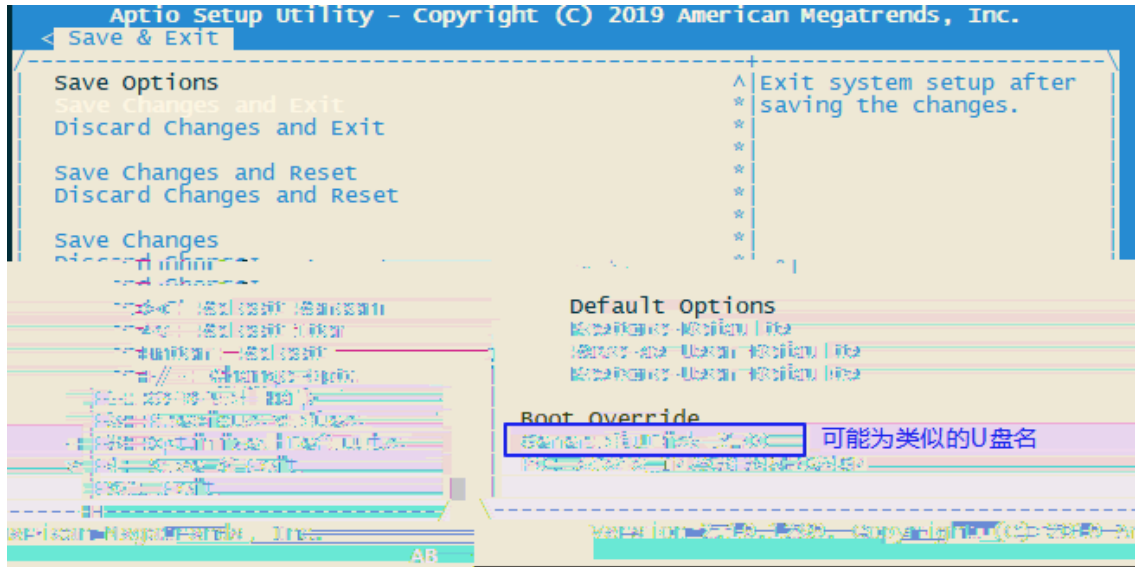

4 Boot Disk

Boot option #1

Hard Save & Exit

5

Boot Override

U

U

Install RGOS-LINUX from ISO all