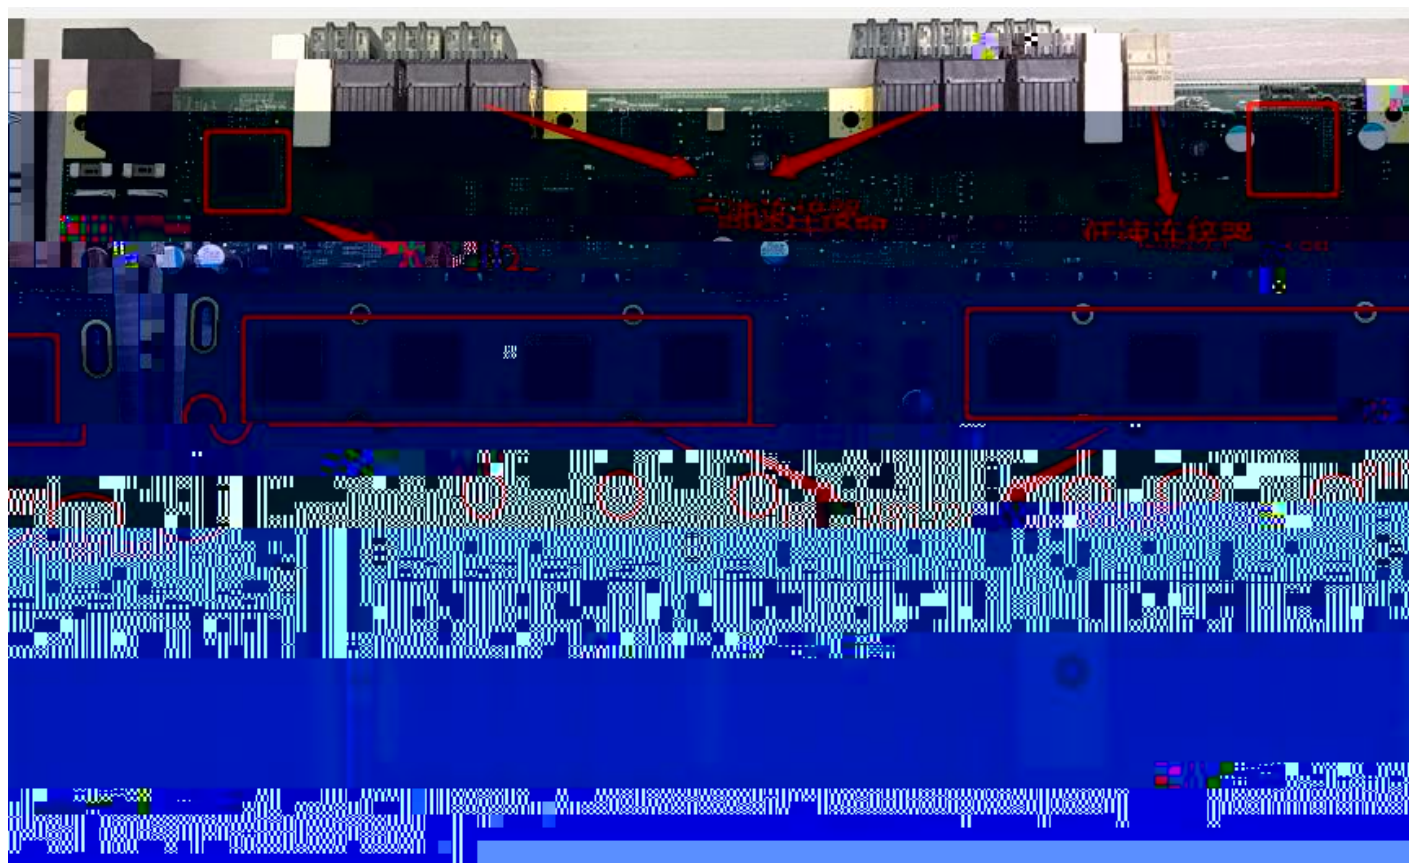

M6900-32CQ V2.04