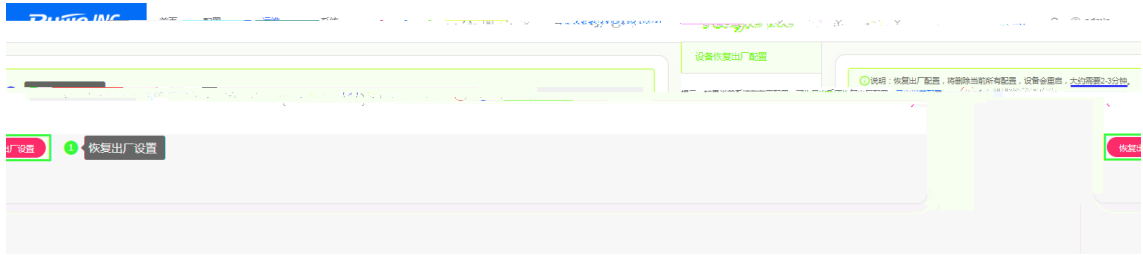

< >

(2)

- •
- •

2-3

< >

config.json

- •

< >

- •

< >

config.json

1.3.6

1.

(1)

[ ]